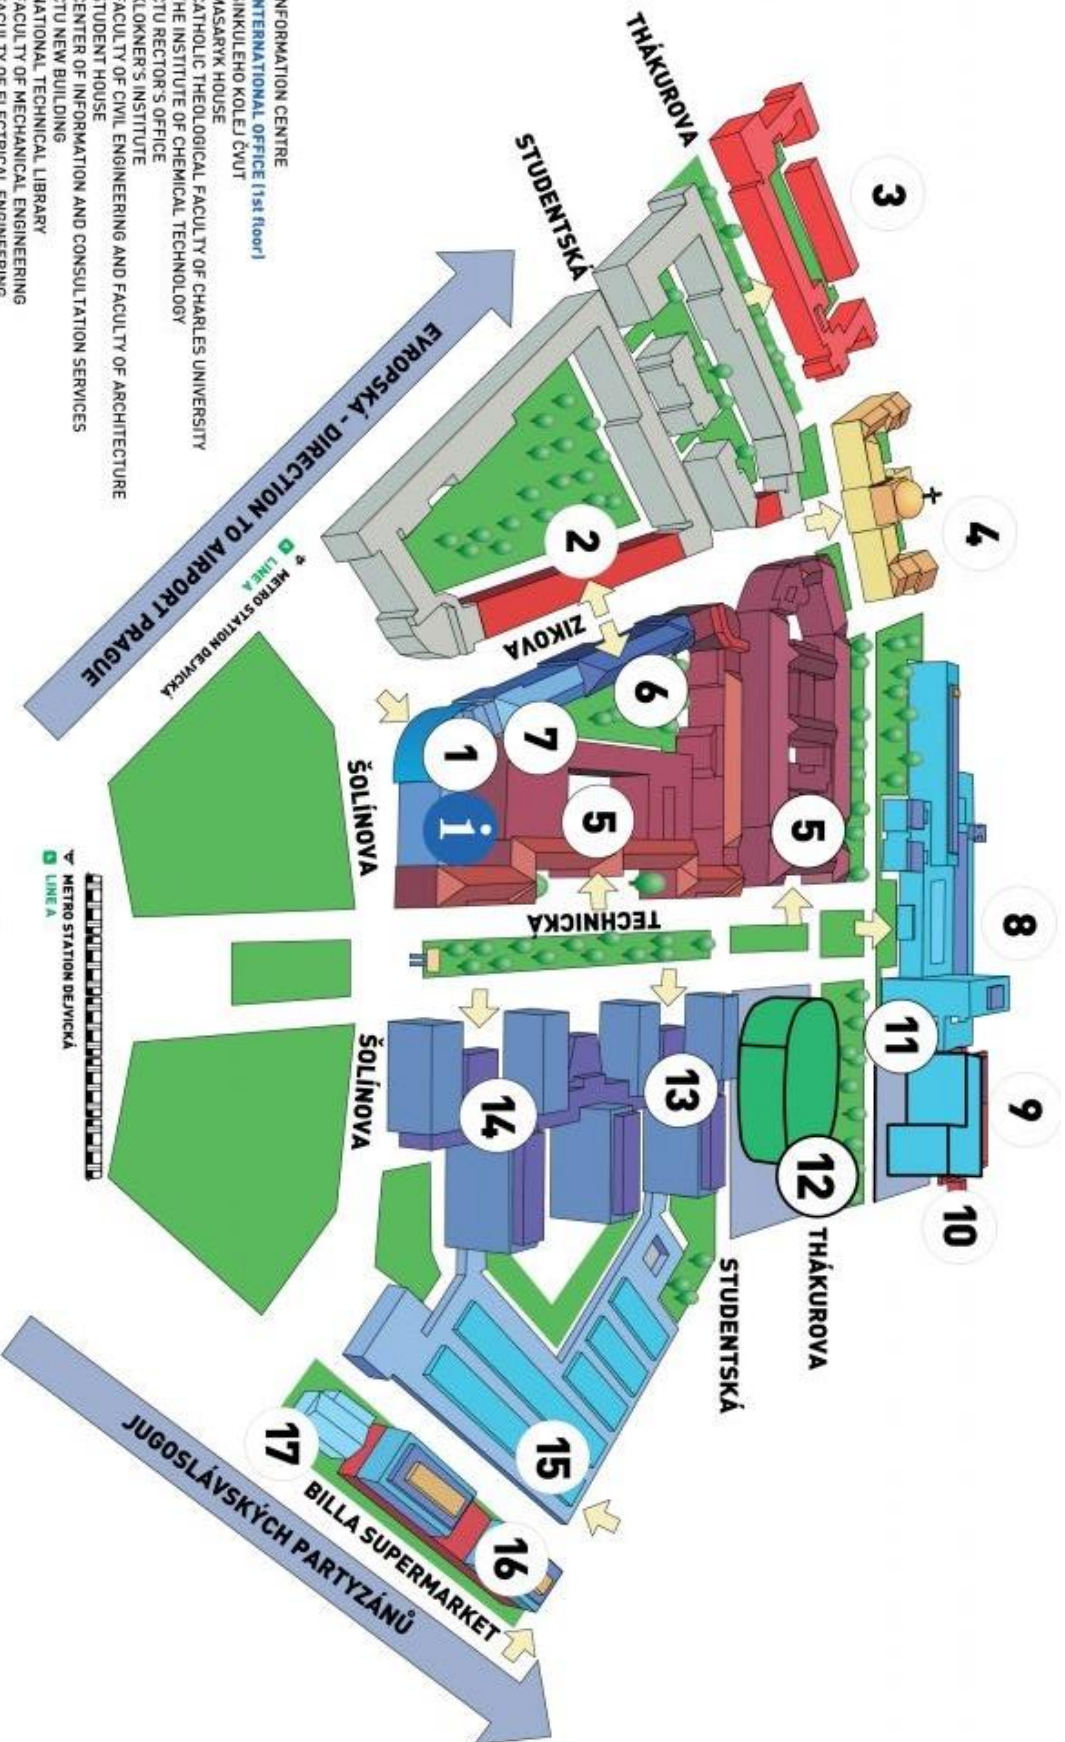

Underground (Metro) line A, station Dejvická

Tram (no. 20, 26) Thákurova stop

- 1** INFORMATION CENTRE
1 INTERNATIONAL OFFICE (1st floor)
2 SINKULEHO KOLEJ ČVUT
3 MASARYK HOUSE
4 CATHOLIC THEOLOGICAL FACULTY OF CHARLES UNIVERSITY
5 THE INSTITUTE OF CHEMICAL TECHNOLOGY
6 CTU RECTOR'S OFFICE
7 KLOKNER'S INSTITUTE
8 FACULTY OF CIVIL ENGINEERING AND FACULTY OF ARCHITECTURE
9 STUDENT HOUSE
10 CENTER OF INFORMATION AND CONSULTATION SERVICES
11 CTU NEW BUILDING
12 NATIONAL TECHNICAL LIBRARY
13 FACULTY OF MECHANICAL ENGINEERING
14 FACULTY OF ELECTRICAL ENGINEERING
15 CTU LABORATORY
16 INNOVACENTRUM
17 CTU SCIENTIFIC INCUBATOR

TRAM STATION VÍTEZNÉ NÁMĚSTÍ
LINES 8, 20, 26, 36